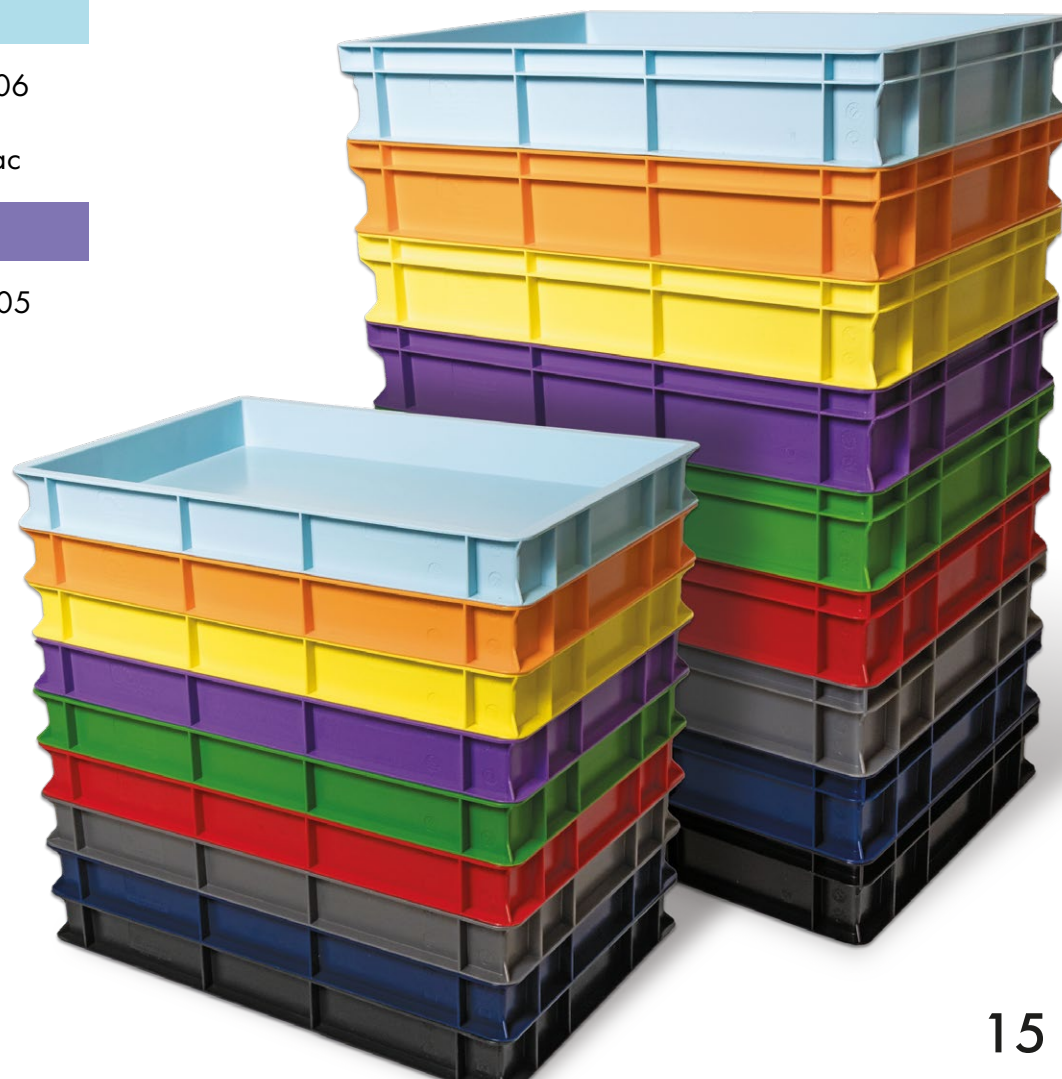

RAL 9007

Graphite Black

RAL 9011

Our Racks

Made in Italy

- Assembled and ready for use
- Accomodates glasses up to 34 cm in height
- Resistant to temperatures up to + 95°
- Stackable
- Open system for a perfect washing
- Instant drying
- Extendable angle to adjust the height of the rack
- Ideal for storage and handling
- Ergonomic handle for easy lifting