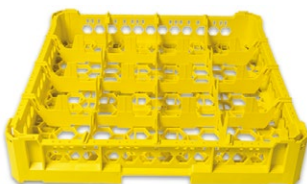

Kit 3 3x3

Glass height:
From 120 to 240 mm
Compartments
Measurement:
146x146 mm

Kit 4 3x3

Glass height:
From 240 to 340 mm
Compartments
Measurement:
146x146 mm

Kit 1 4x4

Glass height:
From 0 to 65 mm
Compartments
Measurement:
113x113 mm