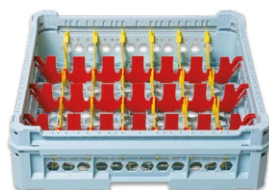

12 Compartments
113x146 mm

* With all our models it is possible to add sloping support in order to ensure a better flow of water off the base of the glass.

Rack kit 2 4x6

24 Compartments
73x113 mm

Rack kit 2 4x7