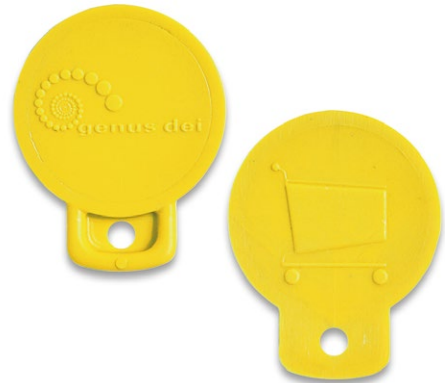

Code	GET001M
Diameter	1 Euro with handle = 23 mm
Weight	0,0011 Kg
Material	plastic ABS
Packaging	500 tokens in boxes of 5000/10000