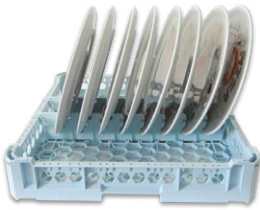

Code 100106

Basic narrow mesh
rack with protective
frame
h 120 mm

Code 100109

Basic narrow mesh
rack with high
protective frame
h 240 mm

Code 100108

8 plates special rack

Code 100108p

8 plates special rack with protective frame