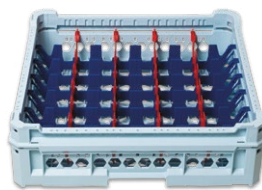

Rack kit 2 5x7

35 Compartments
63x88 mm