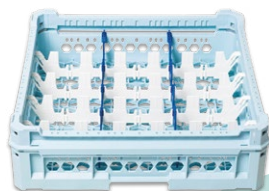

Rectangular Compartments

Rack kit 2 3x5

15 Compartments
88x146 mm