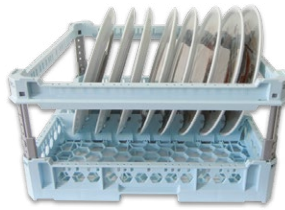

Code 100106

Basic narrow mesh
rack with protective
frame
h 120 mm

Code 100109

Basic narrow mesh
rack with high
protective frame
h 240 mm

Code 100108

8 plates special rack

Code 100108p

8 plates special rack with protective frame