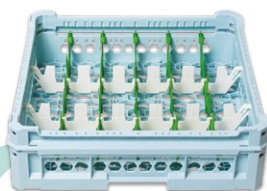

Rack kit 2 3x6

18 Compartments
73x146 mm