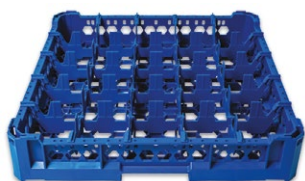

Kit 1 5x5

Glass height:
From 0 to 65 mm
Compartments
Measurement:
88x88 mm