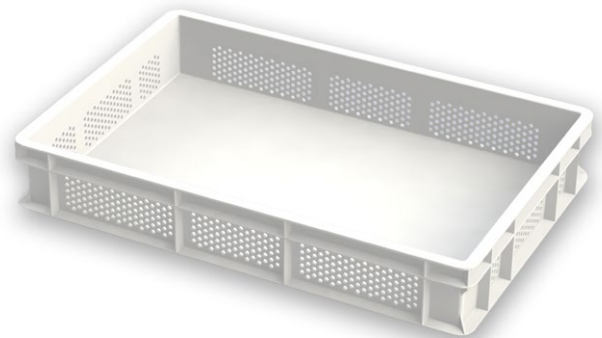

PERFORATED Dough CASES

Dough Cases created from the demand for cases suitable for the kneading and preservation of all types of dough, we have launched our first perforated cases in two different versions:

VAS010FA: Container with perforated base and sides

VAS010FC: Container with solid base and perforated sides

USES:

alimentary polyethylene case, material suitable to resist low temperatures (up to - 40°C)

* Available in our 9 colors for a minimum order of 200 pc.

Code	VAS010FA
Ext. Measurements	600x400x100 mm
Int. Measurements	570x370x90 mm
Unit Weight	1,50 Kg
Pallet	125 pieces
Capacity	18 lt

Code	VAS010FC
Ext. Measurements	600x400x100 mm
Int. Measurements	570x370x90 mm
Unit Weight	1,50 Kg
Pallet	125 pieces
Capacity	18 lt