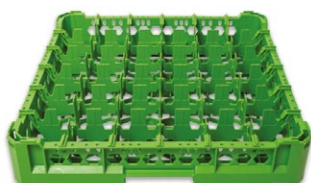

Kit 1 6x6

Glass height:
From 0 to 65 mm
Compartments
Measurement:
73x73 mm