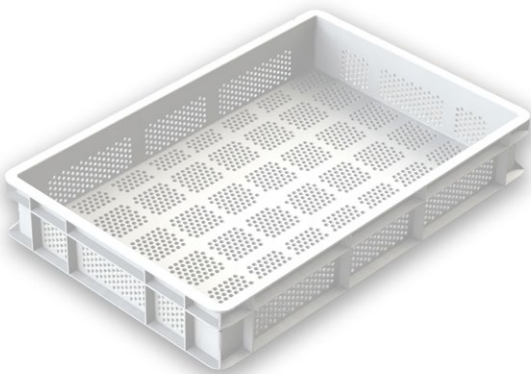

PERFORATED Dough CASES

Dough Cases created from the demand for cases suitable for the kneading and preservation of all types of dough, we have launched our first perforated cases in two different versions:

VAS010FA: Container with perforated base and sides

VAS010FC: Container with solid base and perforated sides

USES:

alimentary polyethylene case, material suitable to resist low temperatures (up to - 40°C)

* Available in our 9 colors for a minimum order of 200 pc.

Code	VAS010FA
Ext. Measurements	600x400x100 mm
Int. Measurements	570x370x90 mm
Unit Weight	1,50 Kg
Pallet	125 pieces
Capacity	18 lt

Code	VAS010FC
Ext. Measurements	600x400x100 mm
Int. Measurements	570x370x90 mm
Unit Weight	1,50 Kg
Pallet	125 pieces
Capacity	18 lt