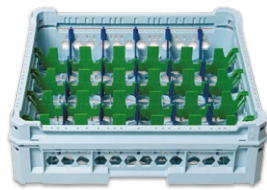

Rack kit 2 5x6

30 Compartments
73x88 mm