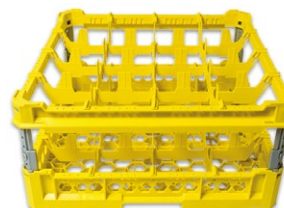

Kit 3 4x4

Glass height:
From 120 to 240 mm
Compartments
Measurement:
113x113 mm