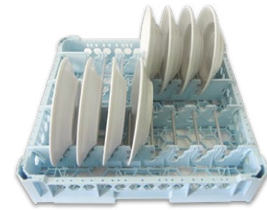

15 plates special rack

Code 100115p